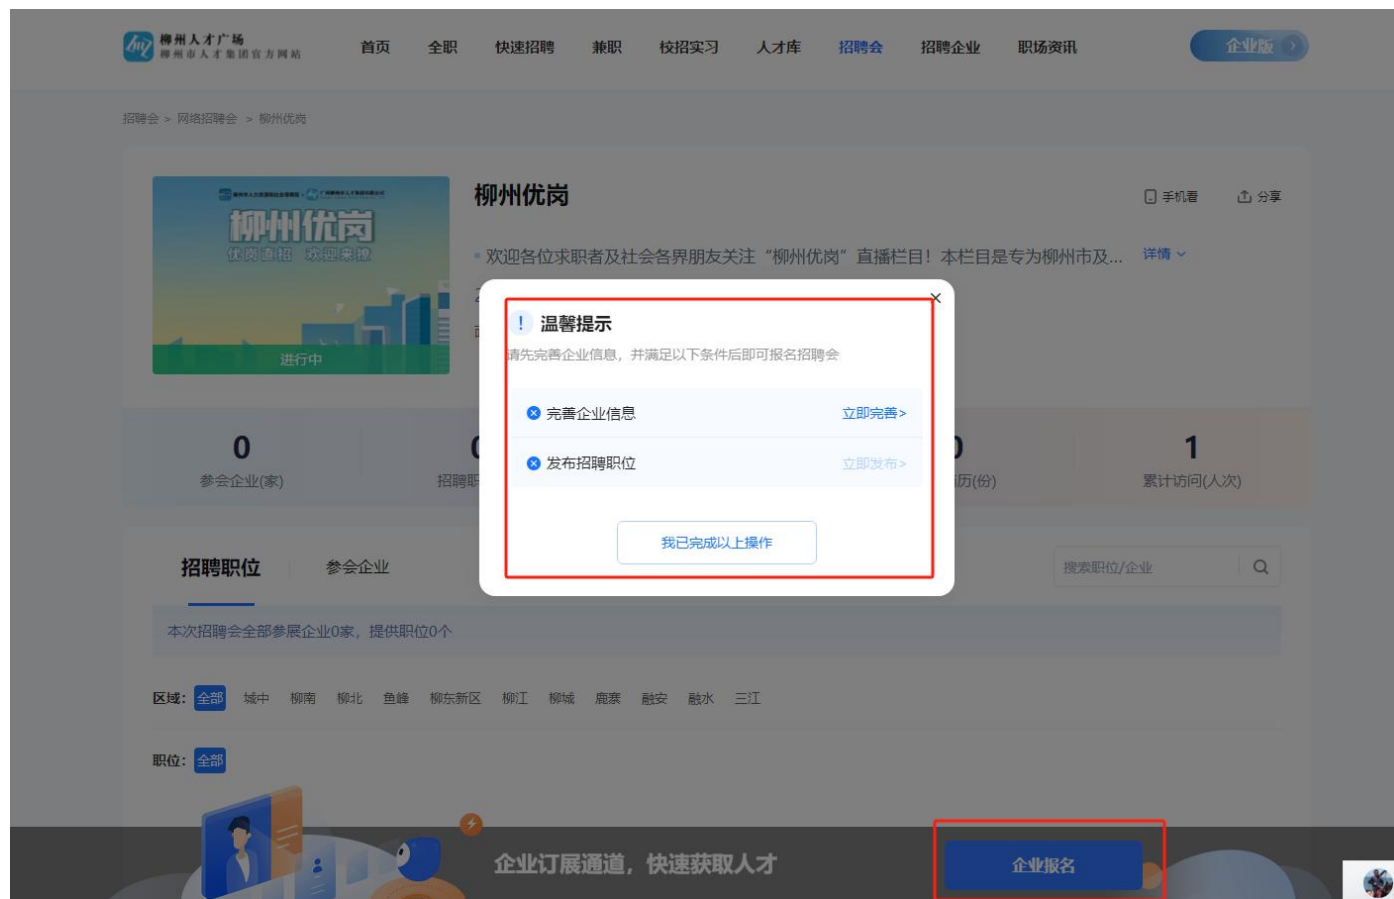

三、企业报名

2、点击“企业报名”，可根据弹出的温馨提示进入“**招聘系统企业端**”完善企业信息或发布招聘职位信息。
如企业信息已完善可直接点击“我已完成以上操作”完成报名工作。